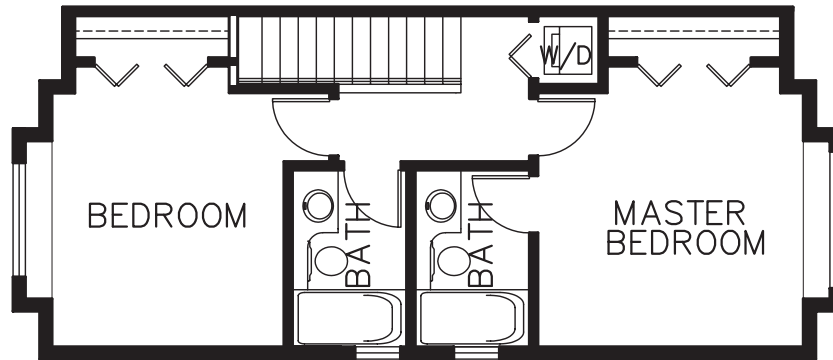

parkside greene
URBAN PARKSIDE LIVING

TOP FLOOR

PHASE ONE

201

BUILDING E

BEDROOMS: 2
BATHROOMS: 2
SQUARE FEET: 1092

MAIN FLOOR

Features and approximation (room sizes and square footages are based on architectural measurements) are intended as a general reference only. Information presented herein is subject to change without notice. E. & O.E. Architectural renderings may not be to exact scale.