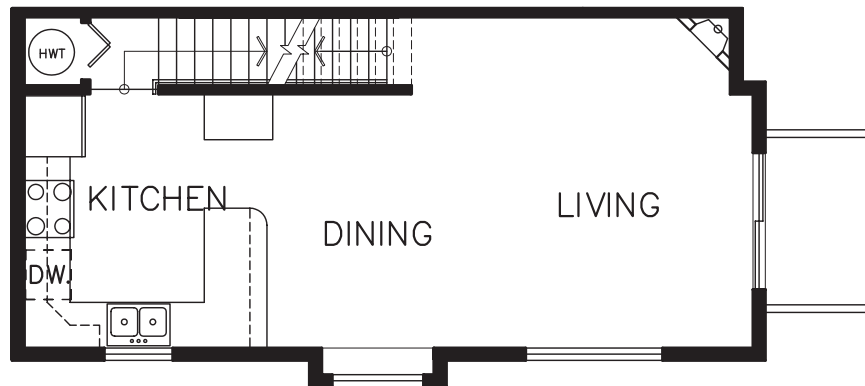

parkside greene
URBAN PARKSIDE LIVING

TOP FLOOR

PHASE ONE

201

BUILDING E

BEDROOMS: 2
BATHROOMS: 2
SQUARE FEET: 1092

MAIN FLOOR

Features and approximation (room sizes and square footages are based on architectural measurements) are intended as a general reference only. Information presented herein is subject to change without notice. E. & O.E. Architectural renderings may not be to exact scale.