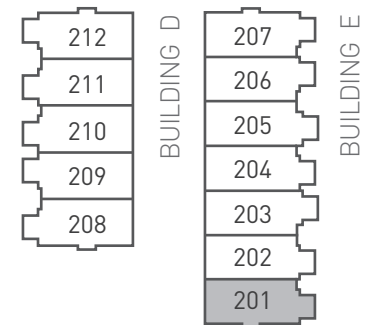

parkside greene
URBAN PARKSIDE LIVING

TOP FLOOR

PHASE ONE

201

BUILDING E

BEDROOMS: 2
BATHROOMS: 2
SQUARE FEET: 1092

MAIN FLOOR

Features and approximation (room sizes and square footages are based on architectural measurements) are intended as a general reference only. Information presented herein is subject to change without notice. E. & O.E. Architectural renderings may not be to exact scale.